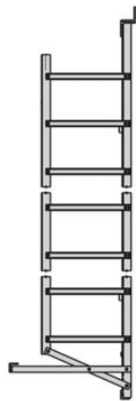

# Eaton SB60913809TG

Catalog Number: SB60913809TG

Eaton B-Line series single sided distribution frame, 138" height, 123" length, 9.25" width, 9 vertical with 16 shelves, ASTM A36 structural steel, Telco gray powder coat, Universal distribution frame single sided

## General specifications

<b>Product Name</b>	<b>Catalog Number</b>
Eaton B-Line series single sided distribution frame	SB60913809TG

**UPC**  
799038033301

<b>Product Length/Depth</b>	<b>Product Height</b>
123 in	138 in

<b>Product Width</b>	<b>Product Weight</b>
9.25 in	436.394 lb

**Certifications**  
Not Applicable

### Type

Universal distribution frame single sided, 9 vertical with 16 shelves