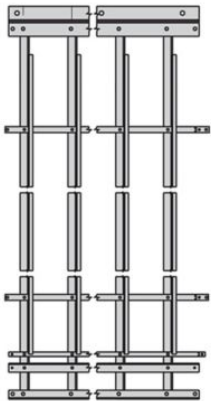

# Eaton SB60913809TG

Catalog Number: SB60913809TG

Eaton B-Line series single sided distribution frame, 138" height, 123" length, 9.25" width, 9 vertical with 16 shelves, ASTM A36 structural steel, Telco gray powder coat, Universal distribution frame single sided

## General specifications

<b>Product Name</b>	<b>Catalog Number</b>
Eaton B-Line series single sided distribution frame	SB60913809TG

**UPC**  
799038033301

<b>Product Length/Depth</b>	<b>Product Height</b>
123 in	138 in

### Type

Universal distribution frame single sided, 9 vertical with 16 shelves